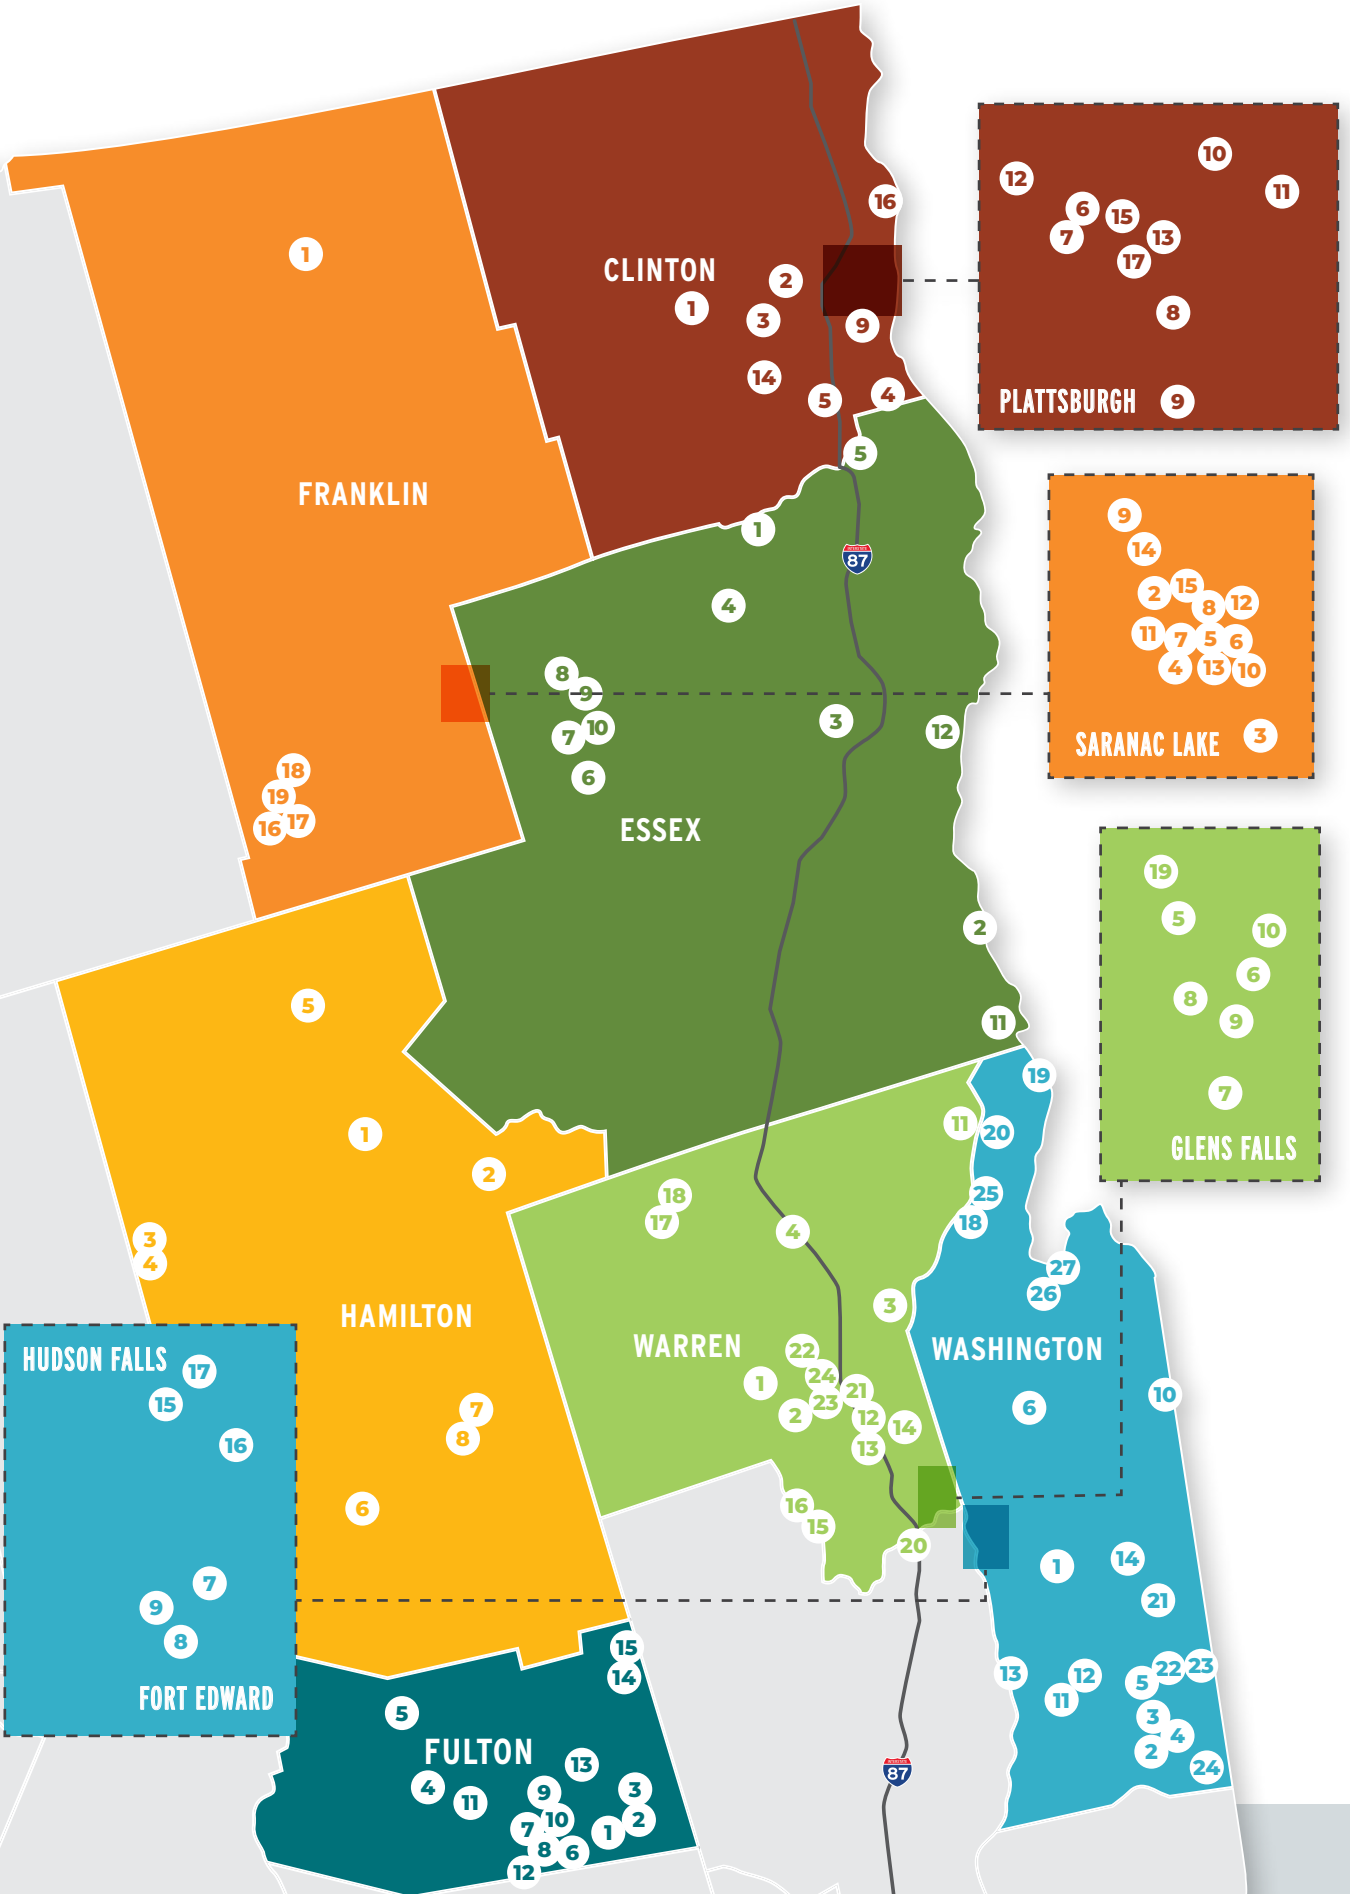

• ADIRONDACK RURAL HEALTH NETWORK •

Parks Guide

A guide to parks across Clinton, Essex, Franklin, Fulton,
Hamilton, Warren, and Washington counties.

**The Adirondack Rural Health Network (ARHN)
is committed to sharing local parks and
recreation areas for community members to
enjoy, throughout the North Country region.**

Through collaboration with the local county public health departments, ARHN has developed a guide that identifies parks and recreation areas across Clinton, Essex, Franklin, Fulton, Hamilton, Warren, and Washington counties. We hope that this guide serves as a snapshot for individuals and families seeking outdoor recreation.

CLINTON COUNTY

Cadyville

1. **Cadyville Beach**
2199 State Route 3, Cadyville

Morrisonville

2. **East Morrisonville Park**
22 Bullis Road, Morrisonville
3. **LaPierre Lane Riverway**
LaPierre Lane, Morrisonville

Hebron

- 14. Hebron United Presbyterian Church Playground**
3157 County Route 30, Hebron

Hudson Falls

- 15. Grace Park**
44 Wall Street, Hudson Falls
- 16. Moran Derby Park**
50 Coleman Avenue, Hudson Falls
- 17. Murray Park**
Main Street and Melbourne Avenue, Hudson Falls